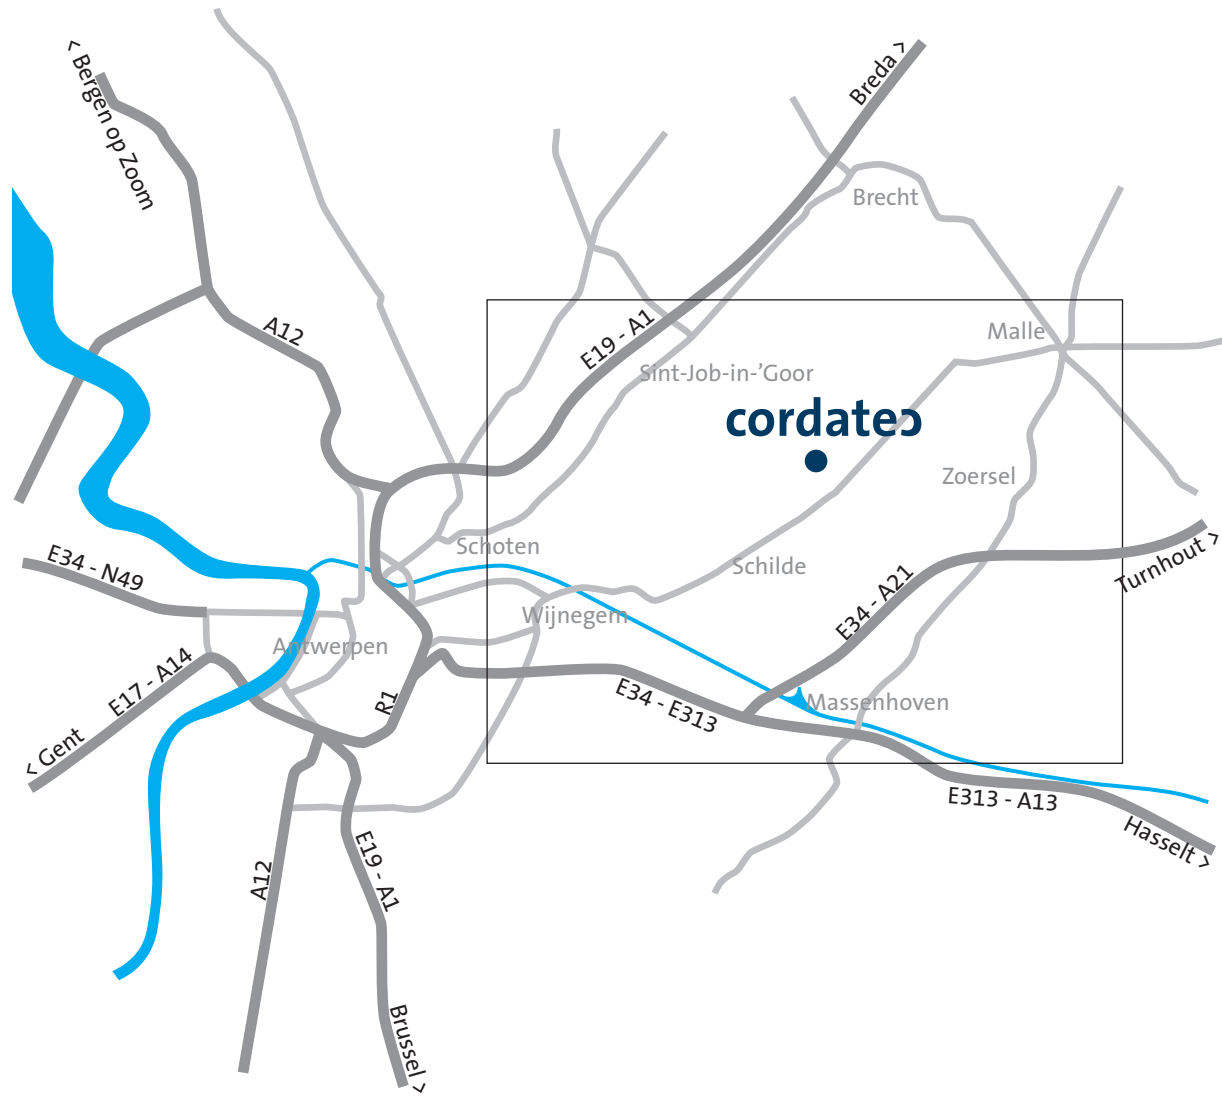

cordatec

Kwikaard 104 B-2980 Zoersel Belgium

Tel: +32 3 380 15 81 Fax: +32 3 380 15 90 E-mail: info@cordatec.be