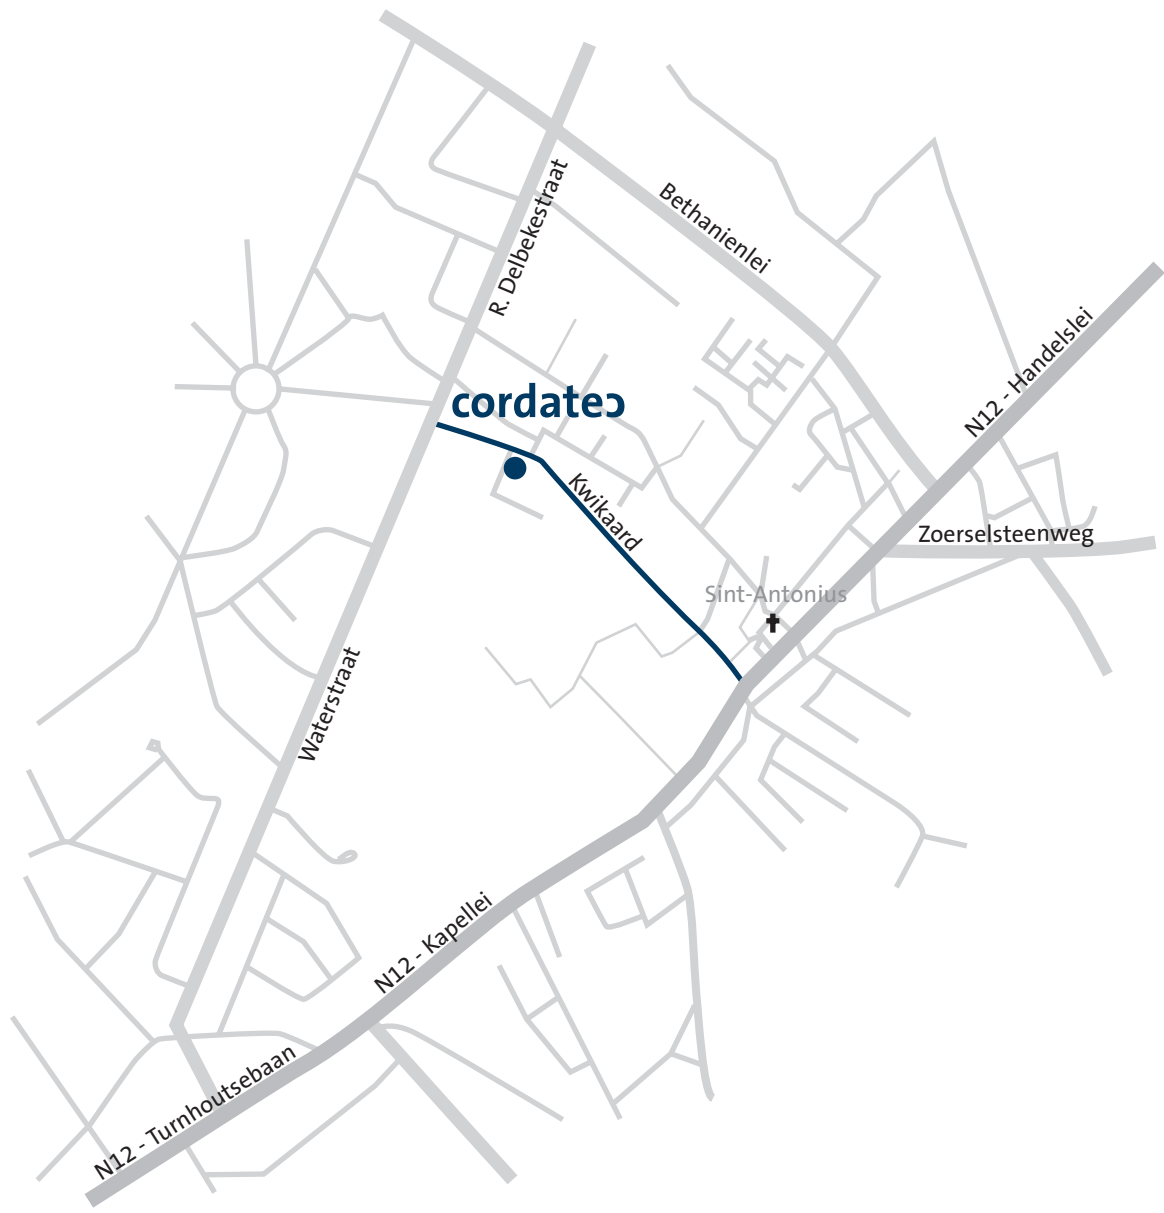

cordatec

Kwikaard 104 B-2980 Zoersel Belgium

Tel: +32 3 380 15 81 Fax: +32 3 380 15 90 E-mail: info@cordatec.be